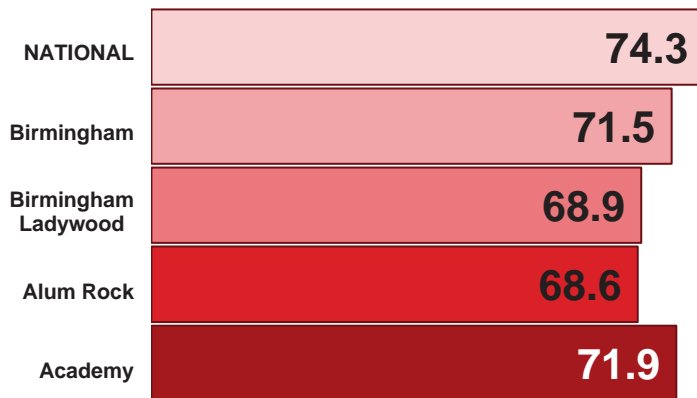

	Academy	Ward	Constituency	Birmingham
FSM:	38.1%	42.7%	51.5%	42.3%
Disadvantaged:	39.5%	43.8%	53%	43.8%
EAL:	38.4%	75.8%	69.4%	42.9%
SEN:	27.6%	19.4%	20.5%	19.9%
Overall Absence: <i>(Six half terms 2023)</i>	7.7%	-	-	7%

EYFSP
% Good Level of Development

Phonics
% Year 1 Working At

Key stage 2
% Reading, Writing & Maths (at least expected)

Key stage 2
% Reading (at least expected)

Key stage 2
% Writing (at least expected)

Key stage 2
% Maths (at least expected)

Key stage 2 data is based on the Interim data release