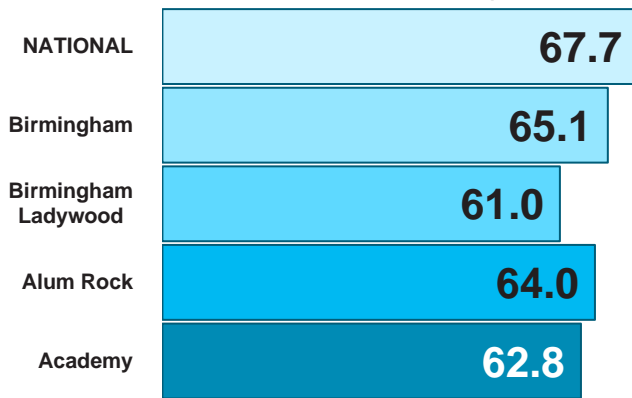

URN / DfE: 3303325 / 148439
Type: Primary - Academy converter (opened 01/09/2021)
Location: Alum Rock, Ladywood, B8 3SF
Ofsted: Good (13/03/2024)
Primary Roll: 370
Trust: ST TERESA OF CALCUTTA MULTI ACADEMY COMPANY

	Academy	Ward	Constituency	Birmingham
FSM:	38.1%	42.7%	51.5%	42.3%
Disadvantaged:	39.5%	43.8%	53%	43.8%
EAL:	38.4%	75.8%	69.4%	42.9%
SEN:	27.6%	19.4%	20.5%	19.9%
Overall Absence: <i>(Six half terms 2023)</i>	7.7%	-	-	7%

EYFSP
% Good Level of Development