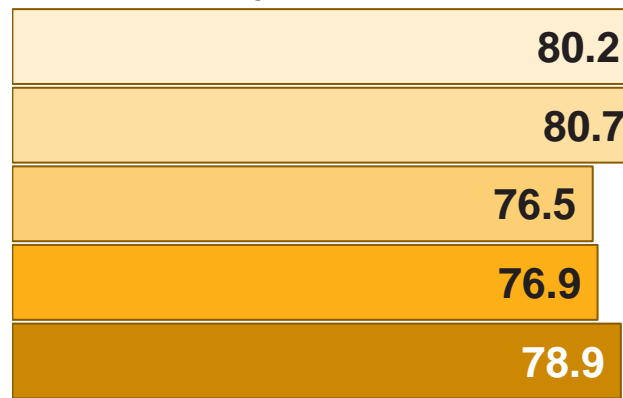

Phonics
% Year 1 Working At