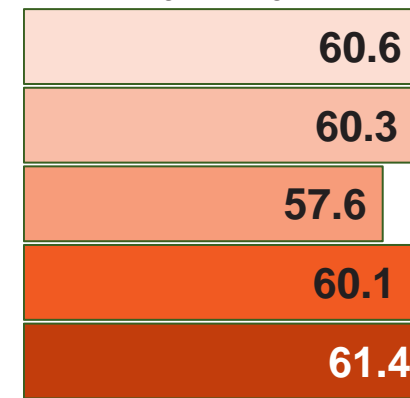

	Academy	Ward	Constituency	Birmingham
FSM:	38.1%	42.7%	51.5%	42.3%
Disadvantaged:	39.5%	43.8%	53%	43.8%
EAL:	38.4%	75.8%	69.4%	42.9%
SEN:	27.6%	19.4%	20.5%	19.9%
Overall Absence: <i>(Six half terms 2023)</i>	7.7%	-	-	7%

EYFSP
% Good Level of Development

Phonics
% Year 1 Working At

Key stage 2
% Reading, Writing & Maths (at least expected)

Key stage 2
% Reading (at least expected)

Key stage 2
% Writing (at least expected)